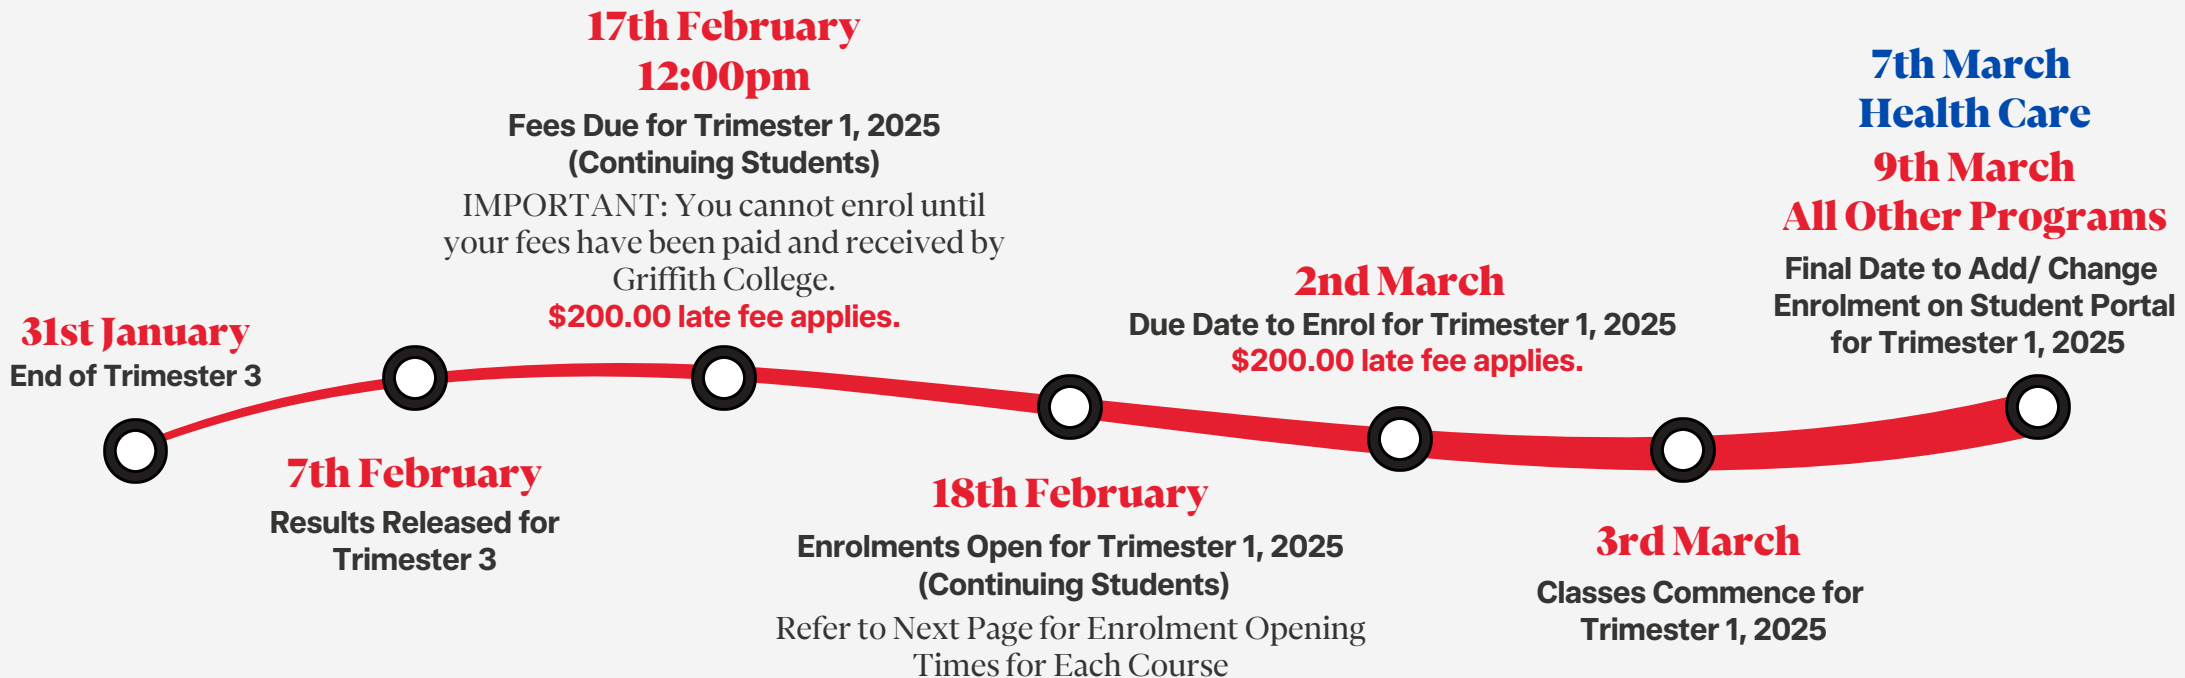

Important Upcoming Dates: Trimester 1, 2025

*Please be wary of scams
Griffith College will never ask for payment over the phone.*

Enrolment Opening Times

Program	Enrolment Opening Time
Associate Degree in Business	10:00am
Diploma of Business	10:00am
Diploma of Criminology & Criminal Justice	10:00am
Diploma of Design	10:00am
Diploma of Engineering	10:00am
Diploma of International Tourism and Hotel Management	10:00am
Diploma of Health Care	10:00am
Foundation Program	10:00am

Program	Enrolment Opening Time
Diploma of Educational Studies	1:00pm
Diploma of Health Science	1:00pm
Diploma of Information Technology	1:00pm
Diploma of Science	1:00pm
Diploma of Social & Psychological Science	1:00pm